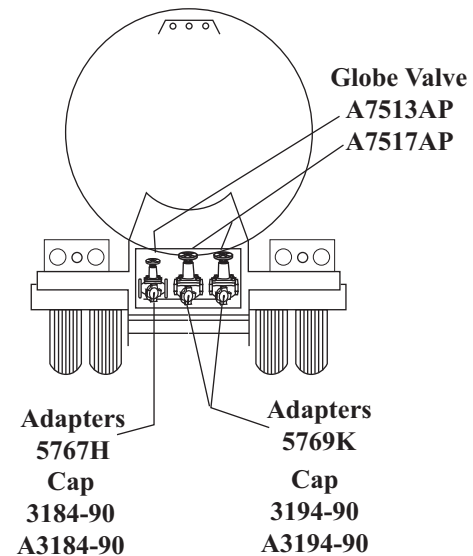

Bulk Transport Truck

GAS EQUIPMENT COMPANY, Inc.

SINCE 1937

Atlanta GA
(800) 241-4155
Kansas City MO
(800) 821-5062

Dallas TX
(800) 821-1829
Little Rock AR
(800) 643-8222

Fayetteville NC
(800) 447-1625
Orlando FL
(800) 821-0631