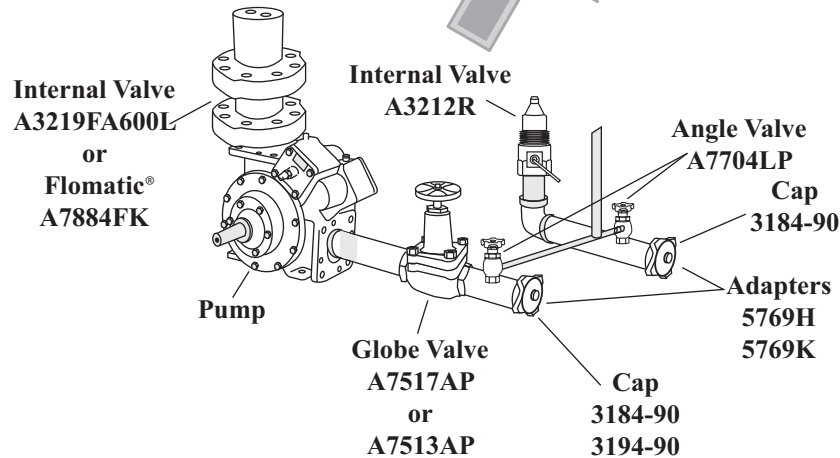

Bulk Transport Truck

GAS EQUIPMENT COMPANY, Inc.

SINCE 1937

Atlanta GA
(800) 241-4155
Kansas City MO
(800) 821-5062

Dallas TX
(800) 821-1829
Little Rock AR
(800) 643-8222

Fayetteville NC
(800) 447-1625
Orlando FL
(800) 821-0631