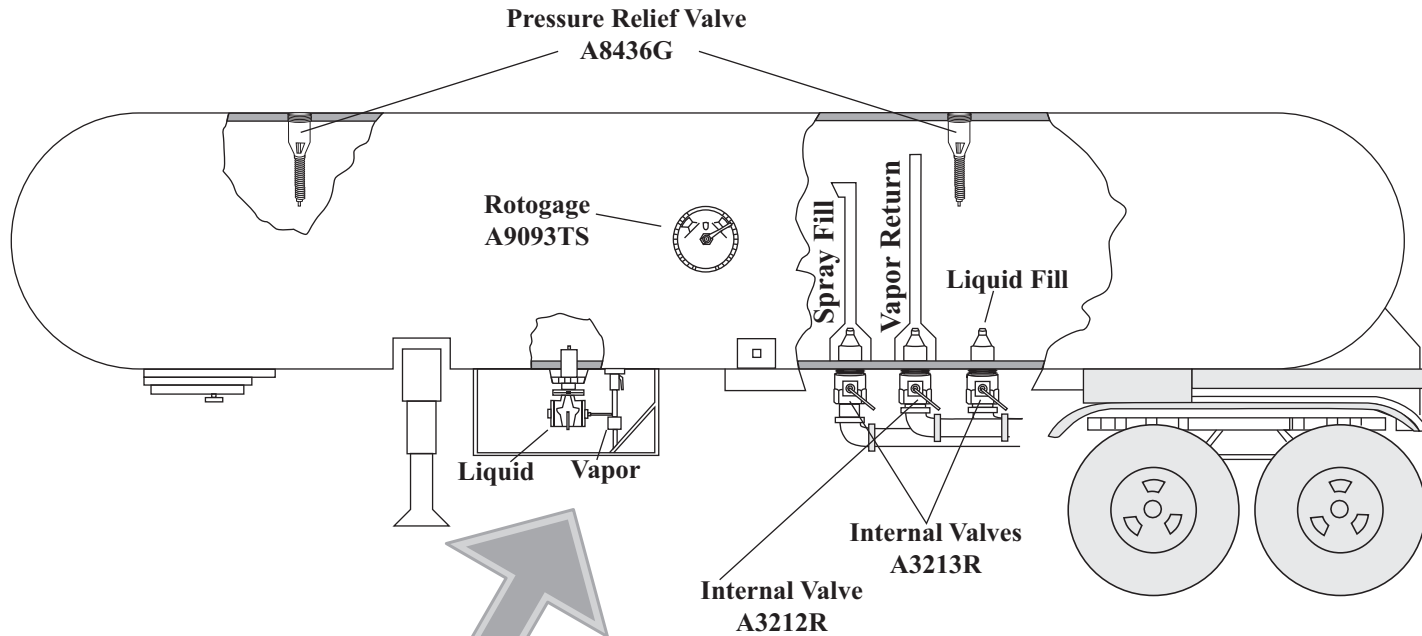

Bulk Transport Truck

GAS EQUIPMENT COMPANY, Inc.

SINCE 1937

Atlanta GA
(800) 241-4155
Kansas City MO
(800) 821-5062

Dallas TX
(800) 821-1829
Little Rock AR
(800) 643-8222

Fayetteville NC
(800) 447-1625
Orlando FL
(800) 821-0631